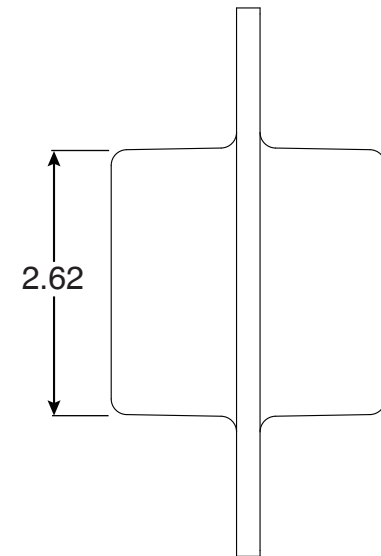

2" No Leak Flange

Part No.
WS-20

Parts List	
QTY	Description
1	Bronze WaterStop Body 2"
1	10-24 x 3/8" Brass Screw

- Corrosion Resistant Bronze
- Fits 2" Pipe Threads or 2" Straight Pipe Threads
Please Specify what style threads to be machined in casting.