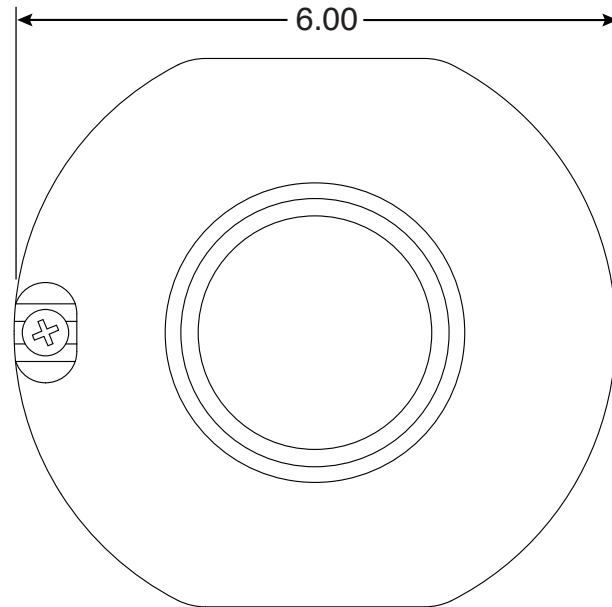

2" No Leak Flange

Part No.
WS-20

Parts List	
QTY	Description
1	Bronze WaterStop Body 2"
1	10-24 x 3/8" Brass Screw

- Corrosion Resistant Bronze
- Fits 2" Pipe Threads or 2" Straight Pipe Threads
Please Specify what style threads to be machined in casting.