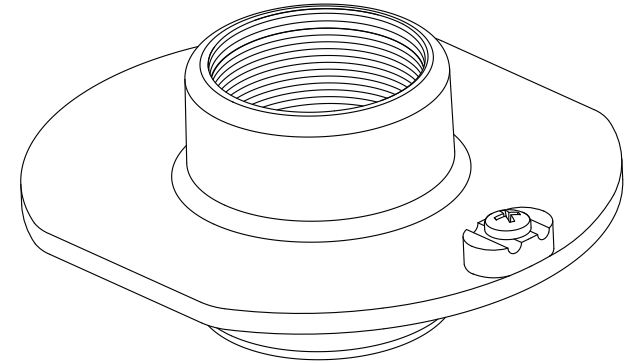

2" No Leak Flange

Part No.
WS-20

Parts List	
QTY	Description
1	Bronze WaterStop Body 2"
1	10-24 x 3/8" Brass Screw

- Corrosion Resistant Bronze
- Fits 2" Pipe Threads or 2" Straight Pipe Threads
Please Specify what style threads to be machined in casting.