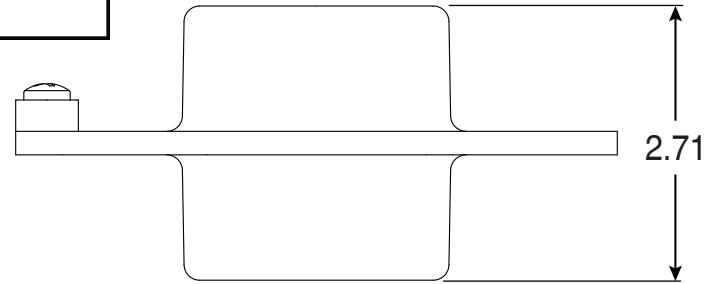

2" No Leak Flange

Part No.
WS-20

Parts List	
QTY	Description
1	Bronze WaterStop Body 2"
1	10-24 x 3/8" Brass Screw

- Corrosion Resistant Bronze
- Fits 2" Pipe Threads or 2" Straight Pipe Threads
Please Specify what style threads to be machined in casting.