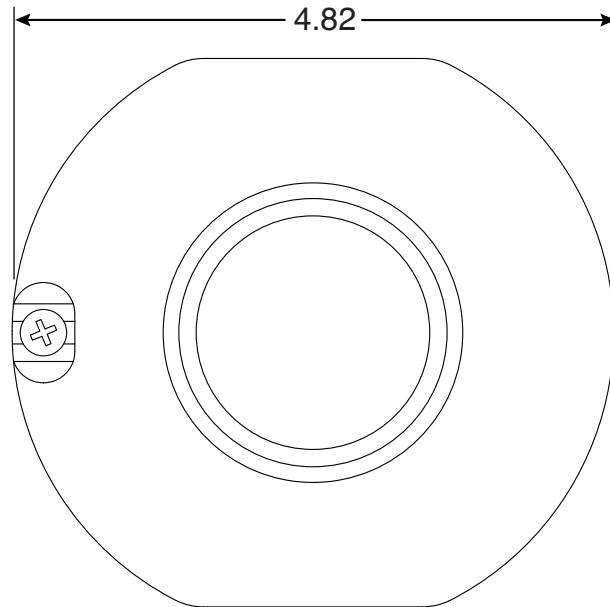

# 1-1/2" No Leak Flange

Part No.  
WS-15

Parts List	
QTY	Description
1	Bronze WaterStop Body 1-1/2"
1	10-24 x 3/8" Brass Screw

- Corrosion Resistant Bronze
- Fits 1-1/2" Pipe Threads or 1-1/2" Straight Threads  
Please Specify what style threads to be machined in casting.