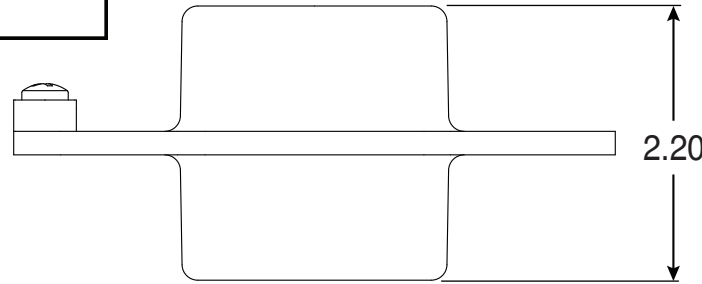

# 1-1/2" No Leak Flange

Part No.  
WS-15

Parts List	
QTY	Description
1	Bronze WaterStop Body 1-1/2"
1	10-24 x 3/8" Brass Screw

- Corrosion Resistant Bronze
- Fits 1-1/2" Pipe Threads or 1-1/2" Straight Threads  
Please Specify what style threads to be machined in casting.