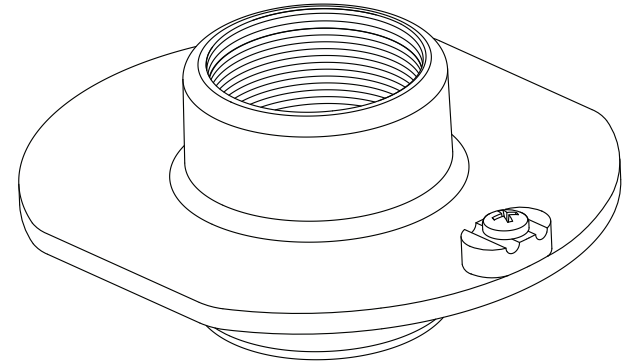

# 1-1/2" No Leak Flange

Part No.  
WS-15

Parts List	
QTY	Description
1	Bronze WaterStop Body 1-1/2"
1	10-24 x 3/8" Brass Screw

- Corrosion Resistant Bronze
- Fits 1-1/2" Pipe Threads or 1-1/2" Straight Threads  
Please Specify what style threads to be machined in casting.