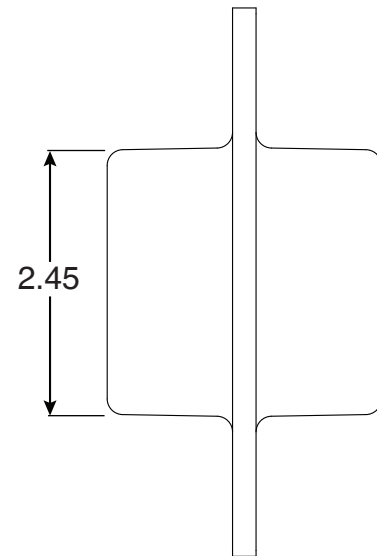

# 1-1/2" No Leak Flange

Part No.  
WS-15

Parts List	
QTY	Description
1	Bronze WaterStop Body 1-1/2"
1	10-24 x 3/8" Brass Screw

- Corrosion Resistant Bronze
- Fits 1-1/2" Pipe Threads or 1-1/2" Straight Threads  
Please Specify what style threads to be machined in casting.