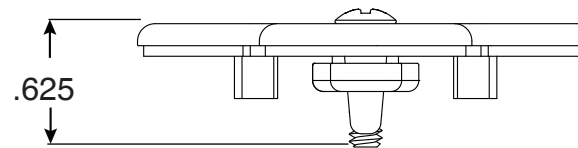

# Big Boy PS-6019-BC Anchor Cover

Part No.  
PS-6019-CAP

Parts List	
QTY	Description
1	Bronze Cover Top
1	Bronze Cover Bottom
1	10-24 x 5/8" SS Machine Screw

- Bronze Anchor Cover
- Fits only PS-6019-BC Big Boy Socket