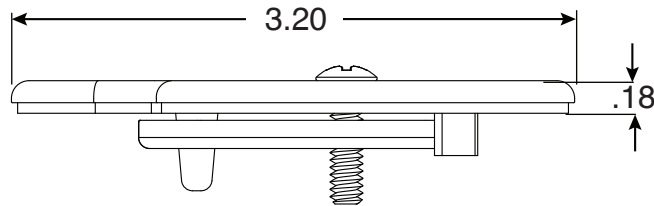

# Big Boy PS-6019-BC Anchor Cover

Part No.  
PS-6019-CAP

Parts List	
QTY	Description
1	Bronze Cover Top
1	Bronze Cover Bottom
1	10-24 x 5/8" SS Machine Screw

- Bronze Anchor Cover
- Fits only PS-6019-BC Big Boy Socket