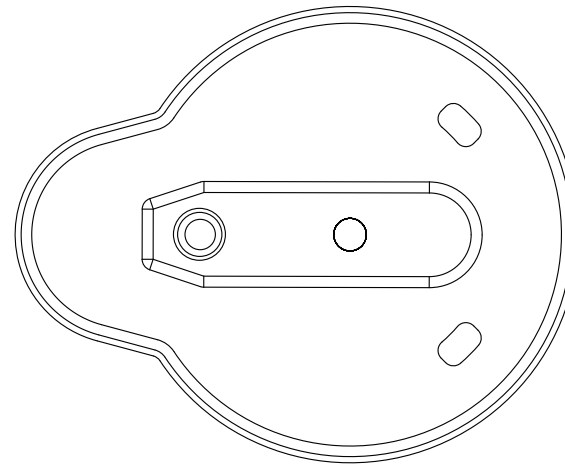

# Big Boy PS-6019-BC Anchor Cover

Part No.  
PS-6019-CAP

Parts List	
QTY	Description
1	Bronze Cover Top
1	Bronze Cover Bottom
1	10-24 x 5/8" SS Machine Screw

- Bronze Anchor Cover
- Fits only PS-6019-BC Big Boy Socket