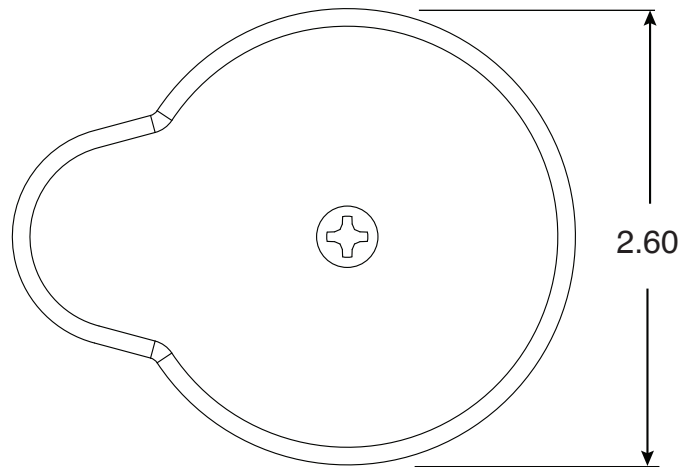

# Big Boy PS-6019-BC Anchor Cover

Part No.  
PS-6019-CAP

Parts List	
QTY	Description
1	Bronze Cover Top
1	Bronze Cover Bottom
1	10-24 x 5/8" SS Machine Screw

- Bronze Anchor Cover
- Fits only PS-6019-BC Big Boy Socket