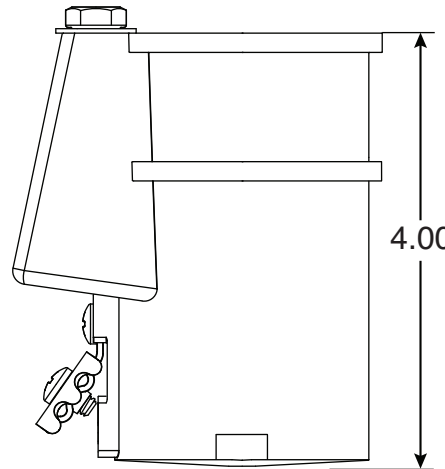

# 4 Inch Plastic Socket

Part No.  
PS-4019-P

Parts List	
QTY	Description
1	PS-4019-P Socket Plastic
1	PW-P Wedge
1	5/16" Stainless Steel Washer
1	5/16-18 x 2" SS Bolt
1	10-24 x 3/8" Brass Screw
1	UL Bonding Clip Assembly

Uses Wedge Assembly  
PW-P

- 4" Deep Plastic Socket
- Accomodates 1.90" OD Tubing
- Uses PW-P Wedge Assembly
- Limited 10 Year Warranty

\*\*\*Anchors Must Drain to Prevent Corrosion\*\*\*

Page 1 of 1

Perma-Cast Co. Pueblo, CO  
www.permacastonline.com  
Call 800-748-2770