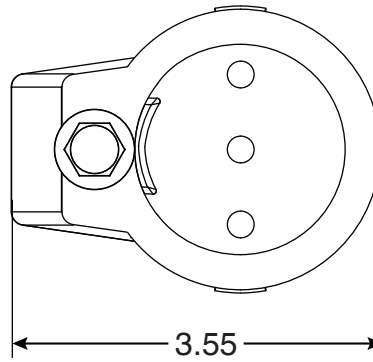

# 4 Inch Plastic Socket

Part No.  
PS-4019-P

Parts List	
QTY	Description
1	PS-4019-P Socket Plastic
1	PW-P Wedge
1	5/16" Stainless Steel Washer
1	5/16-18 x 2" SS Bolt
1	10-24 x 3/8" Brass Screw
1	UL Bonding Clip Assembly

Uses Wedge Assembly  
PW-P

- 4" Deep Plastic Socket
- Accomodates 1.90" OD Tubing
- Uses PW-P Wedge Assembly
- Limited 10 Year Warranty

\*\*\*Anchors Must Drain to Prevent Corrosion\*\*\*

Page 1 of 1

Perma-Cast Co. Pueblo, CO  
www.permacastonline.com  
Call 800-748-2770