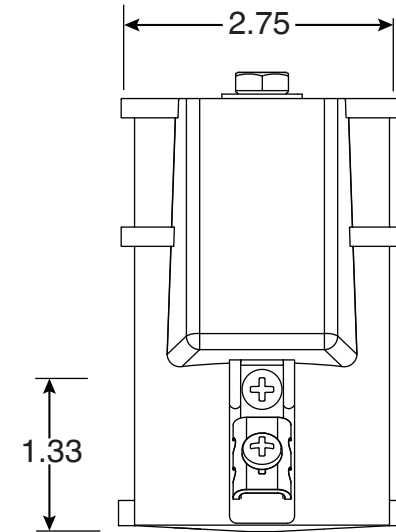

# 4 Inch Plastic Socket

Part No.  
PS-4019-P

Parts List	
QTY	Description
1	PS-4019-P Socket Plastic
1	PW-P Wedge
1	5/16" Stainless Steel Washer
1	5/16-18 x 2" SS Bolt
1	10-24 x 3/8" Brass Screw
1	UL Bonding Clip Assembly

Uses Wedge Assembly  
PW-P

- 4" Deep Plastic Socket
- Accomodates 1.90" OD Tubing
- Uses PW-P Wedge Assembly
- Limited 10 Year Warranty

\*\*\*Anchors Must Drain to Prevent Corrosion\*\*\*

Page 1 of 1

Perma-Cast Co. Pueblo, CO  
www.permacastonline.com  
Call 800-748-2770