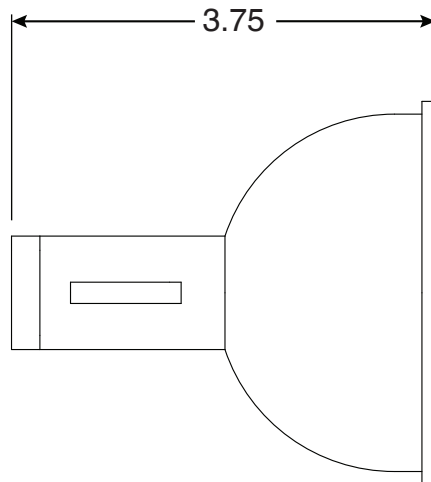

Bronze Cup Anchor with Cross Bar CPB

Part No.
PH-82-B

Parts List	
QTY	Description
1	PH-82-B Cup
1	10-24 x 3/8" Brass Screw

• Chrome Plated Bronze

Page 1 of 1

Perma-Cast Co. Pueblo, CO
www.permacastonline.com
Call 800-748-2770