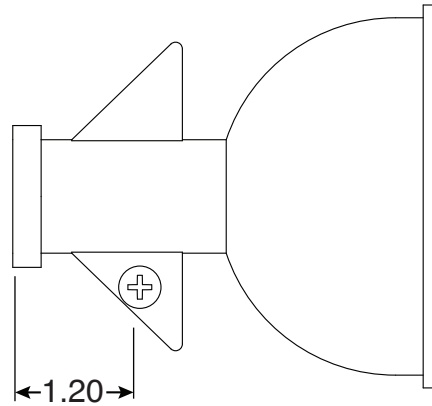

Bronze Cup Anchor with Cross Bar CPB

Part No.
PH-82-B

Parts List	
QTY	Description
1	PH-82-B Cup
1	10-24 x 3/8" Brass Screw

• Chrome Plated Bronze

Page 1 of 1

Perma-Cast Co. Pueblo, CO
www.permacastonline.com
Call 800-748-2770