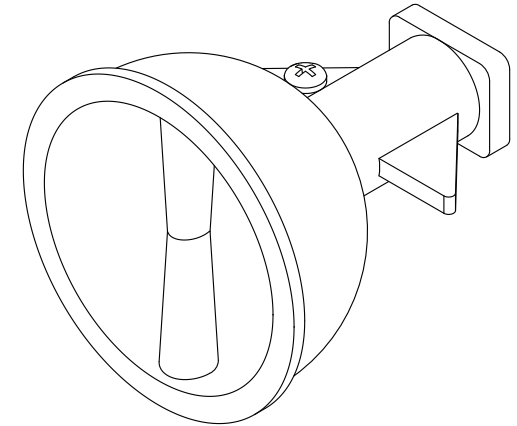

Bronze Cup Anchor with Cross Bar CPB

Part No.
PH-82-B

Parts List	
QTY	Description
1	PH-82-B Cup
1	10-24 x 3/8" Brass Screw

• Chrome Plated Bronze

Page 1 of 1

Perma-Cast Co. Pueblo, CO
www.permacastonline.com
Call 800-748-2770