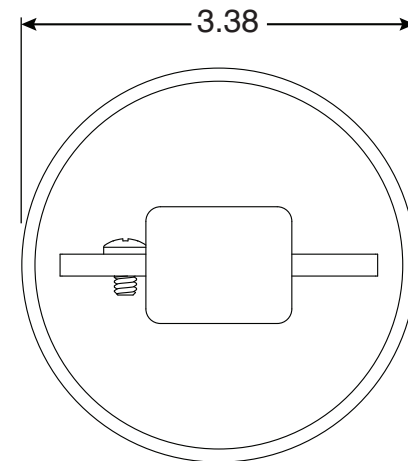

Bronze Cup Anchor with Cross Bar CPB

Part No.
PH-82-B

Parts List	
QTY	Description
1	PH-82-B Cup
1	10-24 x 3/8" Brass Screw

• Chrome Plated Bronze

Page 1 of 1

Perma-Cast Co. Pueblo, CO
www.permacastonline.com
Call 800-748-2770