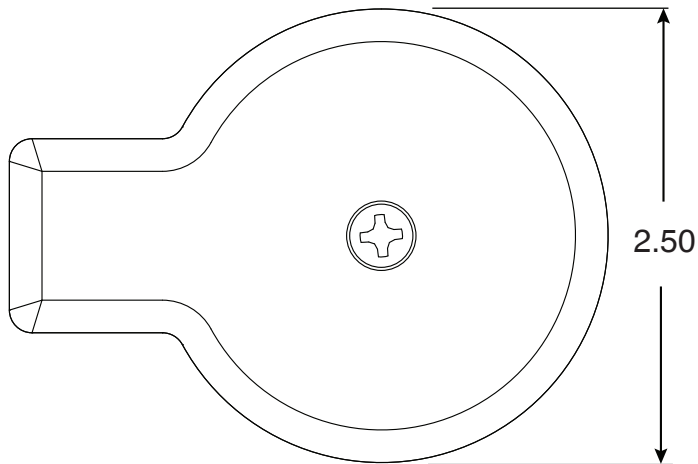

Bronze Anchor Cover

Part No.
PE-8

Parts List	
QTY	Description
1	Bronze Cover Top
1	Bronze Cover Bottom
1	10-24 x 5/8" SS Machine Screw

• Bronze Anchor Cover

Page 1 of 1

Perma-Cast Co. Pueblo, CO
www.permacastonline.com
Call 800-748-2770