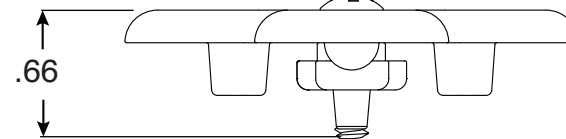

Bronze Anchor Cover

Part No.
PE-8

Parts List	
QTY	Description
1	Bronze Cover Top
1	Bronze Cover Bottom
1	10-24 x 5/8" SS Machine Screw

• Bronze Anchor Cover

Page 1 of 1

Perma-Cast Co. Pueblo, CO
www.permacastonline.com
Call 800-748-2770