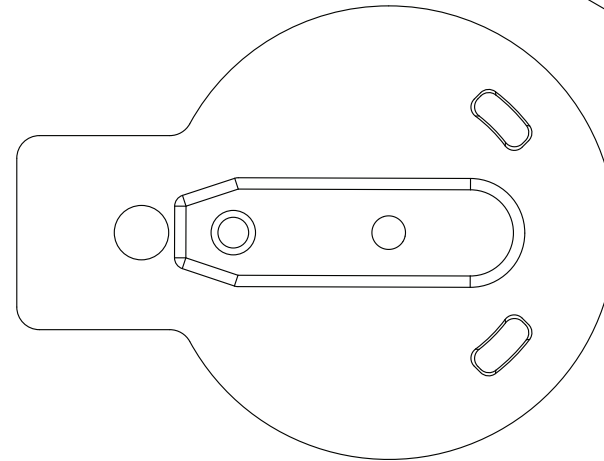

Bronze Anchor Cover

Part No.
PE-8

Parts List	
QTY	Description
1	Bronze Cover Top
1	Bronze Cover Bottom
1	10-24 x 5/8" SS Machine Screw

• Bronze Anchor Cover

Page 1 of 1

Perma-Cast Co. Pueblo, CO
www.permacastonline.com
Call 800-748-2770