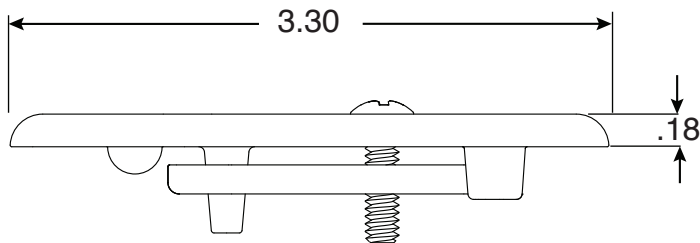

Bronze Anchor Cover

Part No.
PE-8

Parts List	
QTY	Description
1	Bronze Cover Top
1	Bronze Cover Bottom
1	10-24 x 5/8" SS Machine Screw

• Bronze Anchor Cover

Page 1 of 1

Perma-Cast Co. Pueblo, CO
www.permacastonline.com
Call 800-748-2770