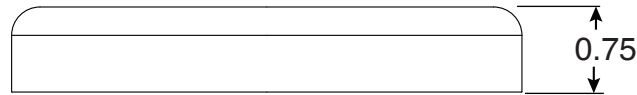

Stainless Steel Escutcheon

Part No.
PE-0019-S

Parts List	
QTY	Description
1	Stainless Steel Escutcheon

- 304 Stainless Steel 24 Gauge
- Accommodates 1.90" OD Tubing

Page 1 of 1

Perma-Cast Co. Pueblo, CO
www.permacastonline.com
Call 800-748-2770