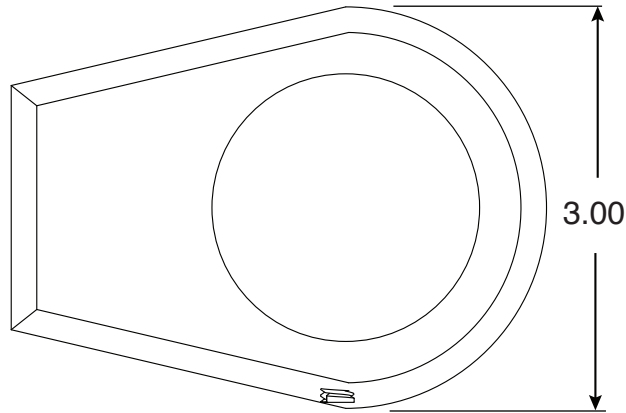

Chrome Plated Commercial Escutcheon

Part No.
PE-0019-CPB

QTY	Description
1	Chrome Plated Escutcheon
1	1/4"-20 SS Set Screw

- Chrome Plated Bronze
- Accommodates 1.90" OD Tubing

Page 1 of 1

Perma-Cast Co. Pueblo, CO
www.permacastonline.com
Call 800-748-2770