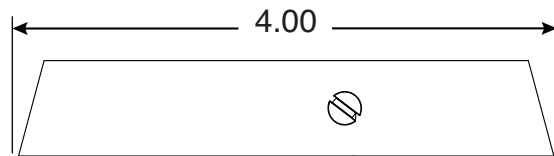

Chrome Plated Commercial Escutcheon

Part No.
PE-0019-CPB

QTY	Description
1	Chrome Plated Escutcheon
1	1/4"-20 SS Set Screw

- Chrome Plated Bronze
- Accommodates 1.90" OD Tubing

Page 1 of 1

Perma-Cast Co. Pueblo, CO
www.permacastonline.com
Call 800-748-2770